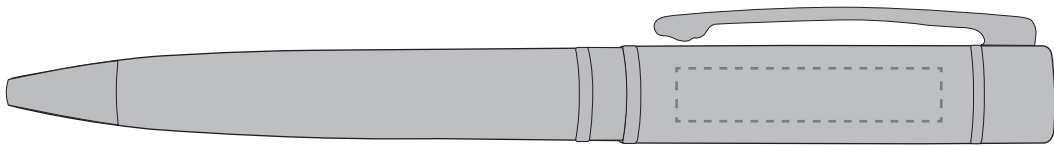

Your Ref:	Quantity:	Product Code: TPC780601
Our Ref:	Version: 1	Product Colour: SILVER

**PRINTING CONCERNS:**

We stock this item in the following colours

**PANTONE REFERENCE(S)**

● Colour 1

ARTWORK SCALE 100%

ARTWORK SCALE 100%  
Beneath Clip Print Area:  
35mm x 7mm

Product Image for visualisation  
- colours may vary

The dashed line is to demonstrate print area and will not appear on your printed item

**PLEASE NOTE:**